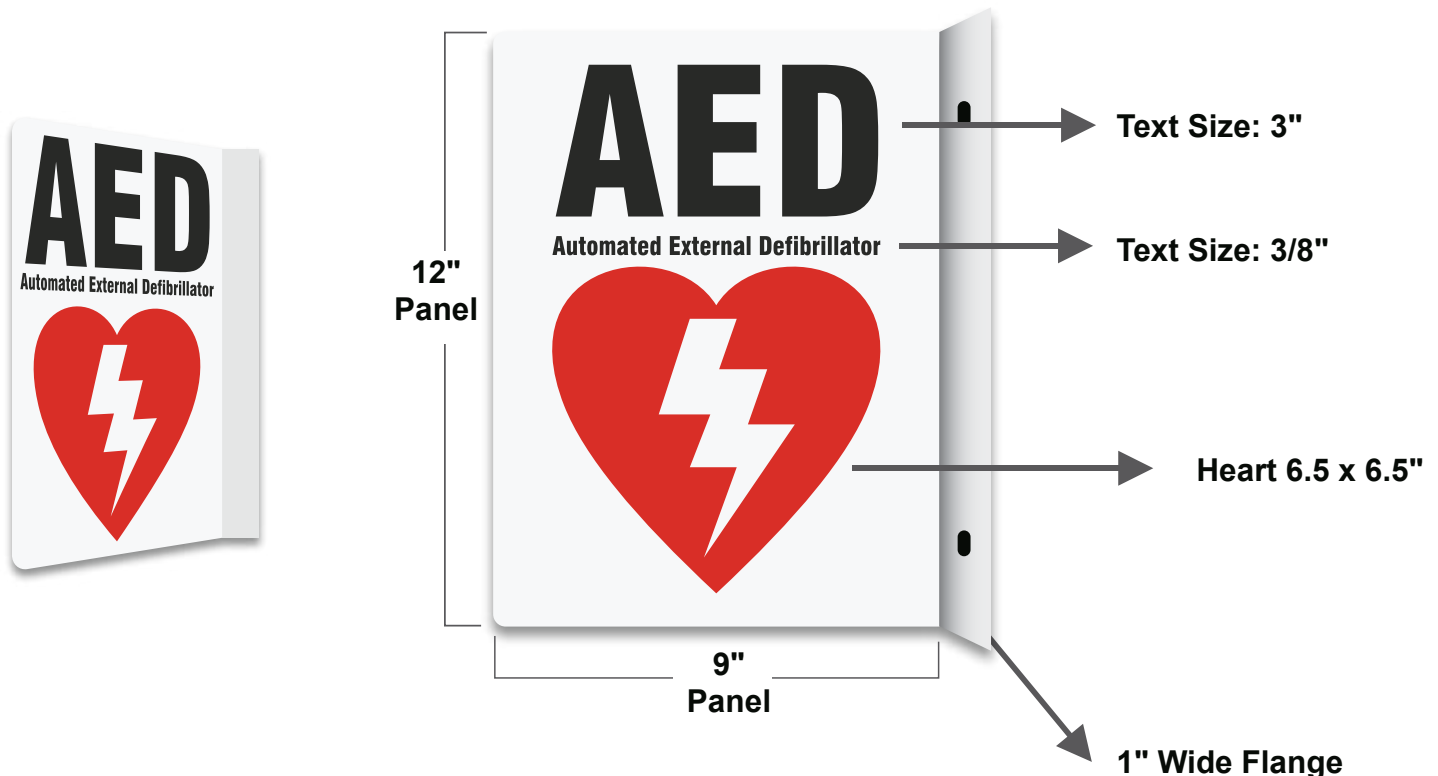

Product Information Bulletin

64 Outwater Lane, Garfield, NJ 07026 Ph: 973-340-7889 | Fax: 973-340-7809

2-Way AED Sign D4640

2-Way signs can be mounted on any flat surface.

Signs contain 1 panels printed with the same information on both sides.
Each panel measures 9 x 12" with 1" flanges

Material:

Polystyrene Plastic: Polystyrene is a low weight, high impact resistant plastic that is rust-free, chip and crack resistant, and is ideal for many applications.

Outdoor Durability:

Up to 2 years